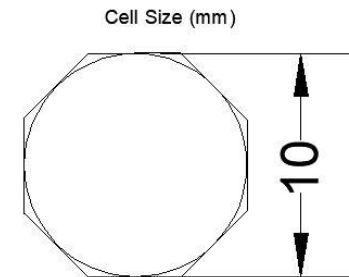

CLIENTE:	Ref. ^a : VisualComb Kraft	Desenho: Tiago Vieira	Escala: -
		Aprovação: Fernando Rodrigues	Data: 16/07/2018

Graphic Display Board	
Construction Structure	
Honeycomb Paper	Colour: Natural Paper Colour
Faces: Coated Natural Kraft	Colour: Natural Paper Colour

Thickness (mm)	Tolerance (mm)			Compression (KPA)	Weight (Kg/m ²)
	Length (A)	Width (B)	Thickness (C)		
C					
12	+/- 5	+/- 5	+/- 0,5	700	1,320
16	+/- 5	+/- 5	+/- 0,5	700	1,470