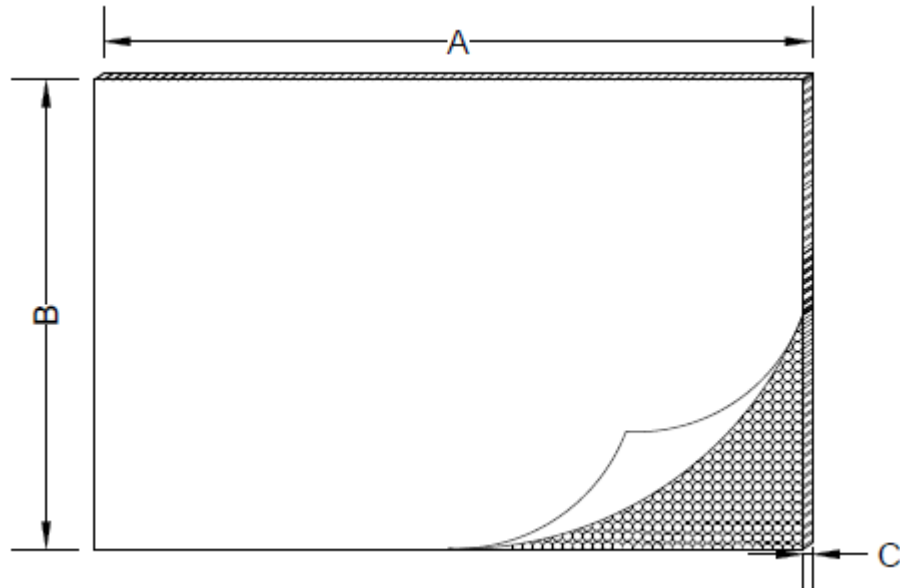

CLIENTE:	Ref. ^a : VisualComb Kraft	Desenho: Tiago Vieira	Escala: -
		Aprovação: Fernando Rodrigues	Data: 16/07/2018

Graphic Display Board	
Construction Structure	
Honeycomb Paper	Colour: Natural Paper Colour
Faces: Coated Natural Kraft	Colour: Natural Paper Colour

Thickness (mm)	Tolerance (mm)			Compression (KPA)	Weight (Kg/m ²)
	Length (A)	Width (B)	Thickness (C)		
C					
12	+/- 5	+/- 5	+/- 0,5	700	1,320
16	+/- 5	+/- 5	+/- 0,5	700	1,470